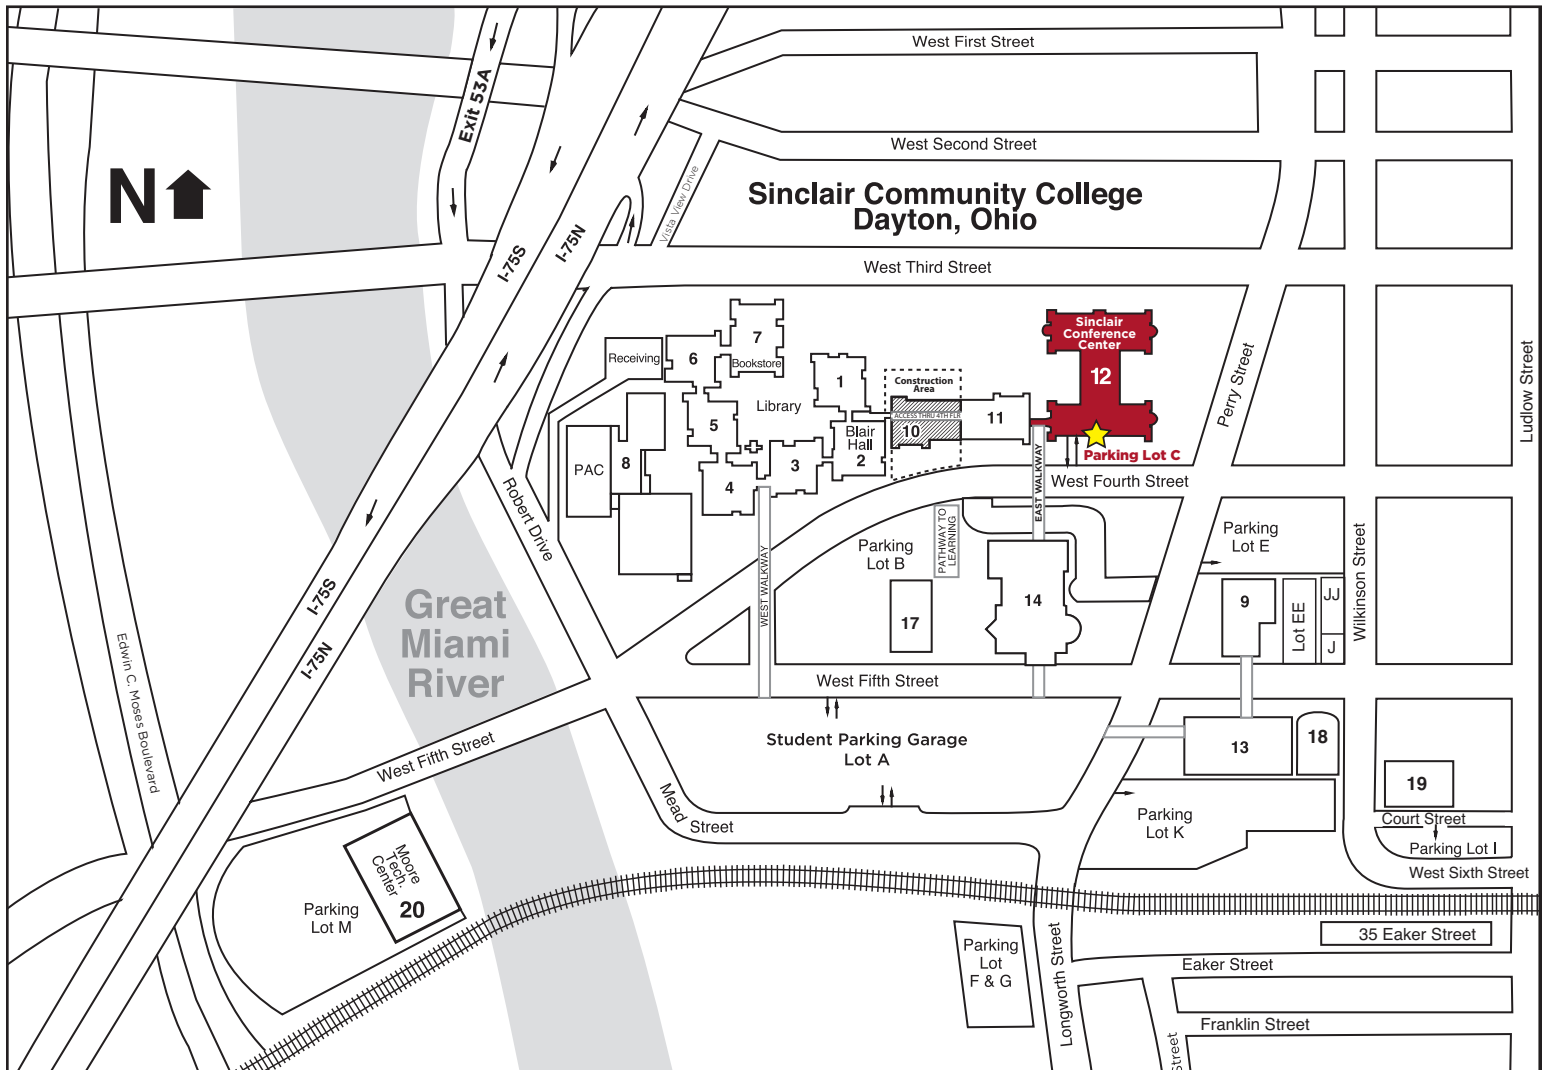

Additional Conference Center Parking in Lot A (Student Parking Garage)

If Lot C under Building 12 becomes full during your event, please park in Lot A, the Student Parking Garage.

Driving Directions from Lot C/ Building 12 to Lot A

- From the entrance to Lot C, continue to drive west on Fourth Street. Get in the left lane.
- Immediately after the entrance to Lot B on your left, there is a turnaround lane; turn left here and get into the right lane. You are now on West Fifth Street. (Note: this lane is immediately under the elevated West Walkway).
- Turn right into the parking garage from West Fifth Street.

Getting from Lot A to the Conference Center/Building 12

There are indoor and outdoor options to get from Lot A to Building 12.

Indoor Route

- Go to the Third Floor of Lot A, and proceed to the East Walkway.
- Follow the East Walkway through Building 14 (Health Sciences Center) and then over West Fourth Street.
- When the walkway ends, turn to the right and you will be on the Third Floor of Building 12.

Outdoor Route

- From the ground level of Lot A, follow the sidewalk on Perry Street toward West Fourth Street.